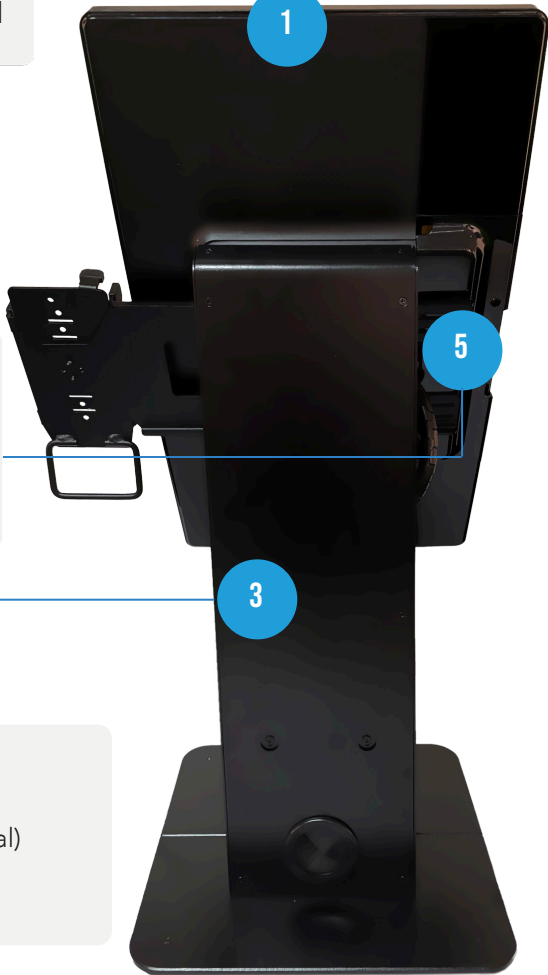

element™

ELEMENT 22" SELF SERVICE KIOSK

MODULARITY TO SUIT YOUR DESIRED APPLICATIONS

ELEMENT 22" SELF SERVICE KIOSK

MODULARITY TO SUIT YOUR DESIRED APPLICATIONS

Element 22" All-in-One Windows or Android Self-Service Kiosk and Counter Stand

Element K22 All-in-One Windows or Android Touch Screen Kiosk

VESA Payment Terminal Mount (Optional)

Counter Stand (Floor Stand optional)

Payment Terminal Multi-Grip Mounts (Optional)

Thermal Receipt Printer (Optional)

For further details specifications and datasheets please visit: www.elementpos.co

1 ELEMENT SELF-SERVICE BUNDLE WITH ELEMENT 22" KIOSK AND COUNTER STAND

The Element Self Service Kiosk E-Series is a quality, affordable and modular solution, designed to meet the self-service needs of customers, retailers and many industry applications. Offering a counter top or free standing floor stand with a 22" all-in-one touch computer you can add optional accessories and peripherals to allow innovative ways for your customers to interact with your brand however you choose:

- Self Check Out
- Self Ordering
- Guest Check-In
- Visitor Management
- Endless Aisle
- Product information
- Digital Signage
- Price Checker

To provide you the versatility to suit the application or software, the Element SSK uses an Element K22 All-in-one 22" projective capacitive touch screen computer offering both Android and Windows operating system, mounted on a purposefully designed counter stand with optional floor stand extension. The SSK2201-C Stand includes a dedicated receipt printer space with full cable management and optional accessory mount which allows you to simply add a payment terminal to your kiosk or add an additional 2D Barcode scanner. The Element SSK E-Series is simplified to allow ease of installation and provide you the modularity to suit your desired applications.