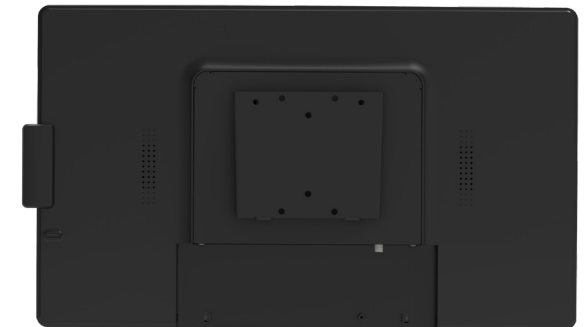

2 ELEMENT 22" ALL-IN-ONE WINDOWS OR ANDROID TOUCH SCREEN KIOSKS

Element K22 is a 21.5" Windows or Android based Full Flat Touch Screen LCD with 7H hardness durable glass with 16.16mm Slim Bezel free design and 1920 x 1080 (FHD) resolution.

With a sleek slim design (37.9mm width) the fanless J1900, i3 or Rockchip RK3399 CPU, noise-free Panel PC is ideally suited in roles such as Self-Check In and Self-Check Out, Self Service Terminals (Self Ordering), or act as Digital Signage Display / Information Display.

Windows Interface

Android Interface

OS	SKU	DESCRIPTION
Android	TTETK22A001	ELEMENT K22A RK-3399 2/16 21.5/P BLK AD9 INCL: • 21.5" AIO Android 9 Touch Screen Computer • RK3399 with 4GB Ram and 32GB Storage • 3 year warranty
Windows	TTETK22W002	ELEMENT K22W J1900 8/128 21.5P N/STD BLK W10 INCL: • 21.5" AIO Windows 10 IoT Ent 2019 Touch Screen Computer • Intel Baytrail J1900 CPU with 8GB Ram and 128GB Storage • 3 year warranty
Windows	TTETK22W004	ELEMENT DEMO K22W I3 8/128 21.5/P STD BLK W10 INCL: • 21.5" AIO Windows 10 IoT Ent 2019 Touch Screen Computer • Intel i3-7100U CPU with 8GB Ram and 128GB Storage • 3 year warranty