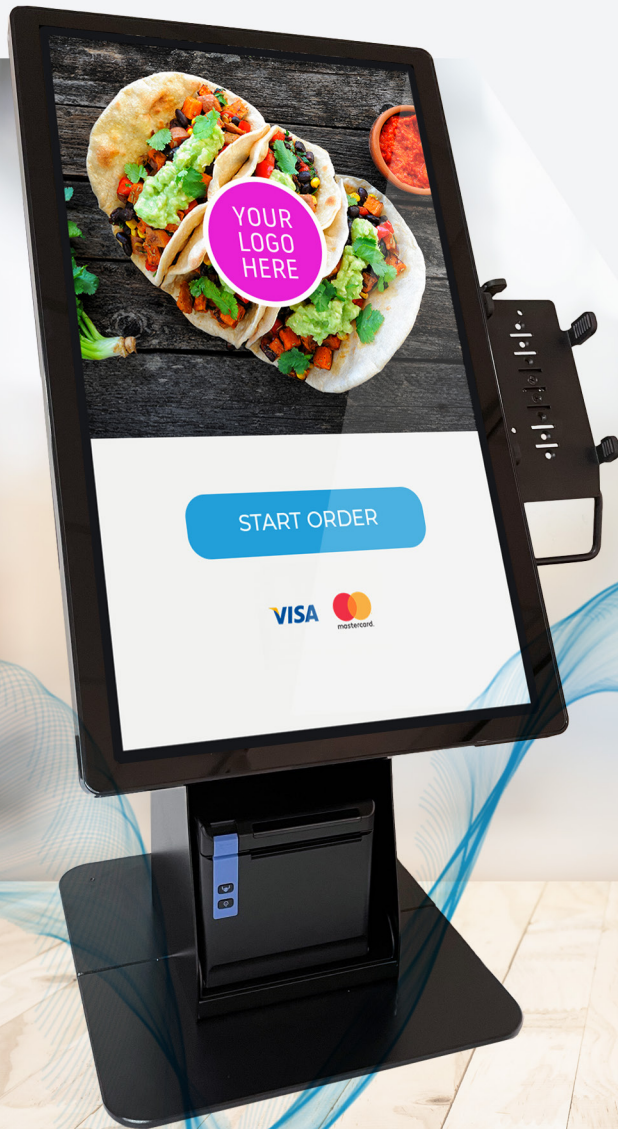

element™

ELEMENT 22" SELF SERVICE KIOSK

MODULARITY TO SUIT YOUR DESIRED APPLICATIONS

ELEMENT 22" SELF SERVICE KIOSK

MODULARITY TO SUIT YOUR DESIRED APPLICATIONS

Element 22" All-in-One Windows or Android Self-Service Kiosk and Counter Stand

Element K22 All-in-One Windows or Android Touch Screen Kiosk

VESA Payment Terminal Mount (Optional)

Counter Stand (Floor Stand optional)

Payment Terminal Multi-Grip Mounts (Optional)

Thermal Receipt Printer (Optional)

For further details specifications and datasheets please visit: www.elementpos.co

1 ELEMENT SELF-SERVICE BUNDLE WITH ELEMENT 22" KIOSK AND COUNTER STAND

The Element Self Service Kiosk E-Series is a quality, affordable and modular solution, designed to meet the self-service needs of customers, retailers and many industry applications. Offering a counter top or free standing floor stand with a 22" all-in-one touch computer you can add optional accessories and peripherals to allow innovative ways for your customers to interact with your brand however you choose:

- Self Check Out
- Self Ordering
- Guest Check-In
- Visitor Management
- Endless Aisle
- Product information
- Digital Signage
- Price Checker

To provide you the versatility to suit the application or software, the Element SSK uses an Element K22 All-in-one 22" projective capacitive touch screen computer offering both Android and Windows operating system, mounted on a purposefully designed counter stand with optional floor stand extension. The SSK2201-C Stand includes a dedicated receipt printer space with full cable management and optional accessory mount which allows you to simply add a payment terminal to your kiosk or add an additional 2D Barcode scanner. The Element SSK E-Series is simplified to allow ease of installation and provide you the modularity to suit your desired applications.