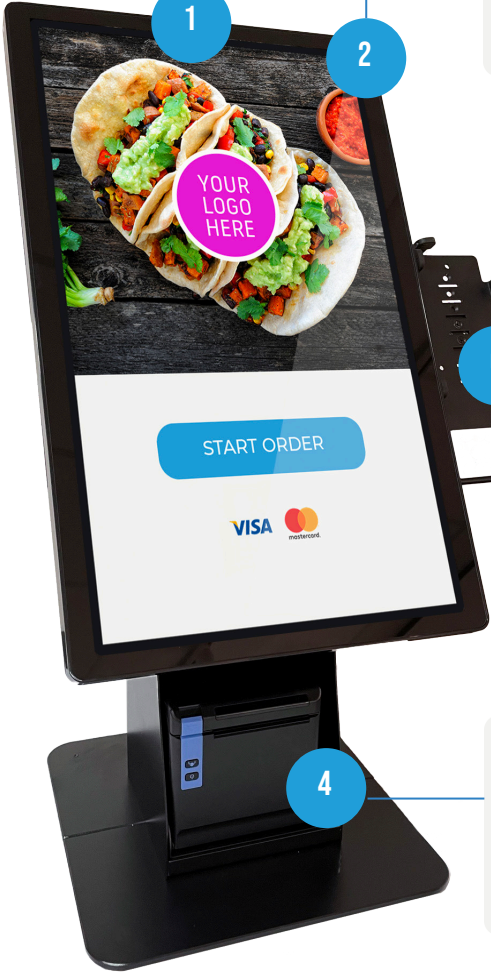

element™

ELEMENT 22" SELF SERVICE KIOSK

MODULARITY TO SUIT YOUR DESIRED APPLICATIONS

ELEMENT 22" SELF SERVICE KIOSK

MODULARITY TO SUIT YOUR DESIRED APPLICATIONS

Element 22" All-in-One Windows or Android Self-Service Kiosk and Counter Stand

Element K22 All-in-One Windows or Android Touch Screen Kiosk

VESA Payment Terminal Mount (Optional)

Counter Stand (Floor Stand optional)

Payment Terminal Multi-Grip Mounts (Optional)

Thermal Receipt Printer (Optional)

For further details specifications and datasheets please visit: www.elementpos.co

1 ELEMENT SELF-SERVICE BUNDLE WITH ELEMENT 22" KIOSK AND COUNTER STAND

The Element Self Service Kiosk E-Series is a quality, affordable and modular solution, designed to meet the self-service needs of customers, retailers and many industry applications. Offering a counter top or free standing floor stand with a 22" all-in-one touch computer you can add optional accessories and peripherals to allow innovative ways for your customers to interact with your brand however you choose:

- Self Check Out
- Self Ordering
- Guest Check-In
- Visitor Management
- Endless Aisle
- Product information
- Digital Signage
- Price Checker

To provide you the versatility to suit the application or software, the Element SSK uses an Element K22 All-in-one 22" projective capacitive touch screen computer offering both Android and Windows operating system, mounted on a purposefully designed counter stand with optional floor stand extension. The SSK2201-C Stand includes a dedicated receipt printer space with full cable management and optional accessory mount which allows you to simply add a payment terminal to your kiosk or add an additional 2D Barcode scanner. The Element SSK E-Series is simplified to allow ease of installation and provide you the modularity to suit your desired applications.