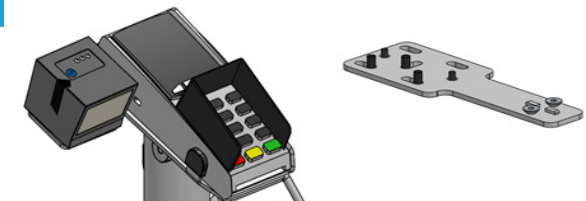

Scanner Mount

Do you need to add a 2D Scanner to your Element Self-Service Kiosk Solution for scanner barcodes, products, or loyalty cards? Using the Ergonomic Solutions scanner Multi-Grip adapter bracket designed for the Datalogic GFS4100, you can mount the scanner on the left or right using the existing payment terminal bracket.

Brand	SKU	DESCRIPTION
Bracket	TBA	Scanner Bracket
Scanner	SCDAGFS44702DU	Datalogic Gryphon GFS4400 2D Scanner