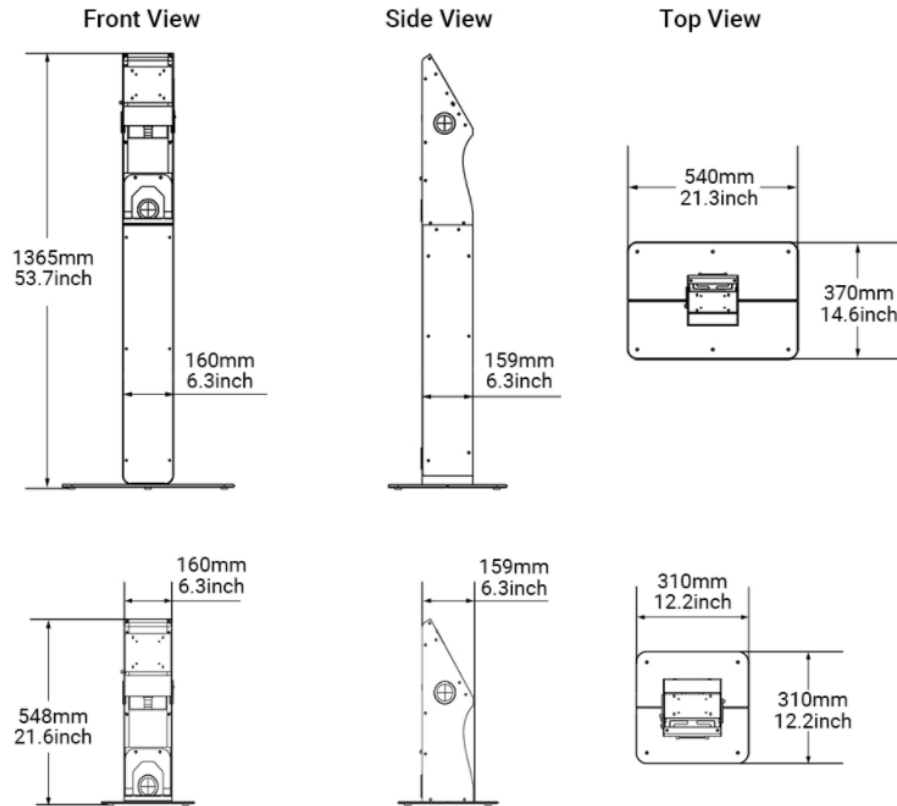

ELEMENT 22" SELF-SERVICE KIOSK – COUNTER AND FLOOR STAND

Do you need a versatile and compact mounting solution or you Kiosk to fit into existing environments?

The Element SSK2201-C and SSK2201-F provide the flexibility to mount the Element K22 in any existing and new environment you need for creating a Self-Service Kiosk.

ITEM	SKU	DESCRIPTION
Counter	KIETSSK22E001	Element Kiosk Stand Desktop Black for SSK-22E
Floor (Optional)	KIETSSK22E002	Element Kiosk Stand Floor Base Black for SSK-22E

(Unit mm)