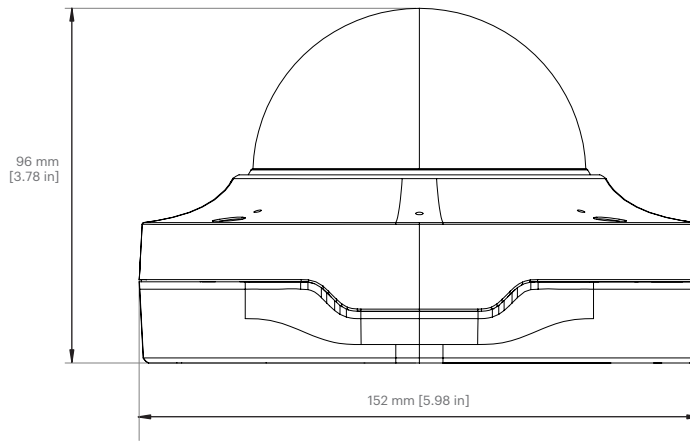

IP66 (IEC/EN 60529)

Temperature

Operating: -40°C to +50°C
Storage: -40°C to +60°C
Heater: 9.6W

Physical characteristics

Dimensions: 152x152x96mm
Weight: 1.2 kg
Body: Aluminum

EMC

EN 55032, EN 61000-3-2/-3, EN 55024, EN 55035, EN 61000-6-1/-3, EN61000-6-2/-4, FCC Part 15B, ICES-003 Issue 6

Safety

IEC60950-1, IEC62368-1, IEC60950-22, UL/CSA60950-1, UL/CSA 62368-1, UL E164374, NOM-019, IEC62471(IR LED)

Technical drawings

Dome, side view

Scale 1:2

Mounting bracket, top view

Scale 1:2

| | Designation | Dimension (mm) | Dimension (inch) |
|----------|----------------|---------------------------------|--------------------------------|
| A | Octagon | 62.9 x 62.9 (88.9 diagonal) | 2.47 x 2.47 (3.50 diagonal) |
| B | 4" Square Box | 85.5 x 85.5 (120.9 diagonal) | 3.36 x 3.36 (4.76 diagonal) |
| C | Single Gang | 84.1 | 3.31 |
| D | Double Gang | 84.1 x 46 | 3.31 x 1.81 |
| E | EU Ceiling Box | 70 | 2.76 |
| F | EU Outlet Box | 60 | 2.36 |