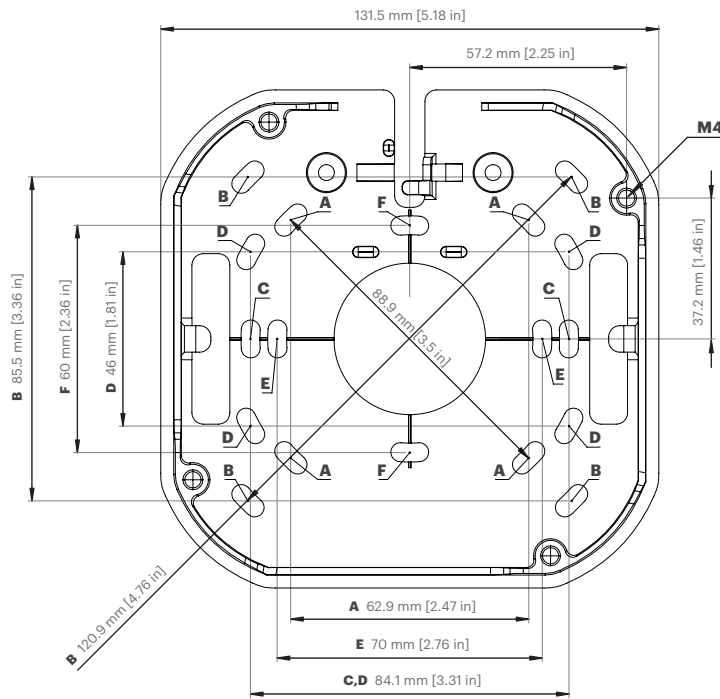

IP66 (IEC/EN 60529)

Temperature

Operating: -40°C to +50°C
Storage: -40°C to +60°C
Heater: 9.6W

Physical characteristics

Dimensions: 152x152x96mm
Weight: 1.2 kg
Body: Aluminum

EMC

EN 55032, EN 61000-3-2/-3, EN 55024, EN 55035, EN 61000-6-1/-3, EN61000-6-2/-4, FCC Part 15B, ICES-003 Issue 6

Safety

IEC60950-1, IEC62368-1, IEC60950-22, UL/CSA60950-1, UL/CSA 62368-1, UL E164374, NOM-019, IEC62471(IR LED)

Technical drawings

Dome, side view

Scale 1:2

Mounting bracket, top view

Scale 1:2

| | Designation | Dimension (mm) | Dimension (inch) |
|----------|----------------|---------------------------------|--------------------------------|
| A | Octagon | 62.9 x 62.9 (88.9 diagonal) | 2.47 x 2.47 (3.50 diagonal) |
| B | 4" Square Box | 85.5 x 85.5 (120.9 diagonal) | 3.36 x 3.36 (4.76 diagonal) |
| C | Single Gang | 84.1 | 3.31 |
| D | Double Gang | 84.1 x 46 | 3.31 x 1.81 |
| E | EU Ceiling Box | 70 | 2.76 |
| F | EU Outlet Box | 60 | 2.36 |