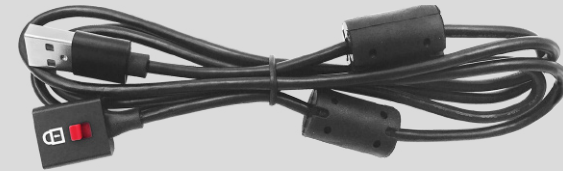

Wristband

Battery

USB Cable

Standard Accessories

power adapter

- Applicable for charging device with country specific plugs.
- Input: 100–240V–50/60Hz 0.4A
- Output: 5V/1.5A

Battery

- Polymer Li-ion Battery
- Model: SQ46
- Hours of Operation: more than 10 hours
- Charging time: Less than 4 hours

USB Cable

- Applicable for charging and data transmission
- Interface: Pogo pin magnetic cable

Optional Accessories

Dual Slot Battery Charger w / Ring Scanner Cradle

Simultaneously charges up to 2 batteries and 2 ring scanner.

- Input: 5V 2.6A
- Power LED: Green

Power adapter (Cradle)

- Applicable for charging device with country specific plugs.
- Input: 100–240V–50/60Hz 0.4A
- Output: 5V/2.6A

Wristband

- Breathable fabric material
- Easy to wear
- Free your hand & Improve work efficiency

Ring Scanner

R71-1D

- Engine: Zebra SE965
- Size: 66 x 44 x 24 mm
- Weight: 65g
- Battery: 1000mAh
- Bluetooth version: 4.0

R70-2D

- Engine: Zebra SE2707
- Size: 66 x 44 x 24 mm
- Weight: 65g
- Battery: 1000mAh
- Bluetooth version: 4.0