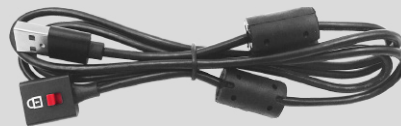

U2 Accessories Brochure

All Accessories

Ring Scanner

R70-2D

R71-1D

Dual Slot Battery Charger

Power Adapter

Power adapter (Cradle)

Wristband

Battery

USB Cable

Standard Accessories

power adapter

- Applicable for charging device with country specific plugs.
- Input: 100–240V–50/60Hz 0.4A
- Output: 5V/1.5A

Battery

- Polymer Li-ion Battery
- Model: SQ46
- Hours of Operation: more than 10 hours
- Charging time: Less than 4 hours

USB Cable

- Applicable for charging and data transmission
- Interface: Pogo pin magnetic cable

Optional Accessories

Dual Slot Battery Charger w / Ring Scanner Cradle

Simultaneously charges up to 2 batteries and 2 ring scanner.

- Input: 5V 2.6A
- Power LED: Green

Power adapter (Cradle)

- Applicable for charging device with country specific plugs.
- Input: 100–240V–50/60Hz 0.4A
- Output: 5V/2.6A

Wristband

- Breathable fabric material
- Easy to wear
- Free your hand & Improve work efficiency